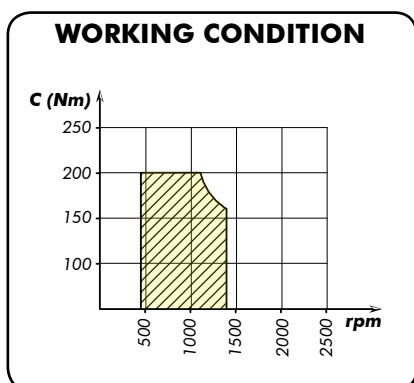

067-077-00133

068-177-00130

067-577-00138

068-377-00138

PTO for MITSUBISHI M036 - S6 gearbox

We have the pleasure to inform you that a new PTO for MITSUBISHI M036-S6 gearbox is now available in the following versions: mechanical, pneumatic, magnetic and vacuum.

The order codes for the several versions are the following:

- Pto with mechanical control: **067-077-00133**
 - Pto with electromagnetic control: **067-577-00138**
 - Pto with pneumatic control: **068-177-00130**
 - Pto with vacuum control: **068-377-00138**
- } (link to webpage)